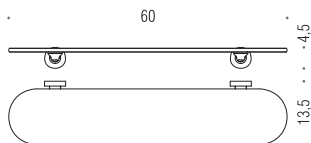

B2733

BASIC

Design: Colombo Design

B2701
Porta sapone
Soap dish holder

B2781
Porta sapone inamovibile
Irremovable soap dish holder

B2702
Porta bicchiere
Glass holder

B9332
Spandisapone (L 0,25)
Soap dispenser

B2716
Mensola
Shelf

B2731
Porta salvietta ad anello
Ring towel holder

B2712
Porta salvietta doppio a snodo
Double bar towel holder

B2713
Porta salvietta fisso
Towel holder

B2709
Porta salvietta
Towel holder