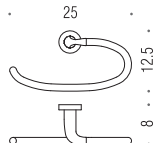

B2717

B2788

B2713 + B523M

B2712

B2787

B2708

B2707
B2706

B2732

B2733

BASIC

Design: Colombo Design

B2701
Porta sapone
Soap dish holder

B2781
Porta sapone inamovibile
Irremovable soap dish holder

B2702
Porta bicchiere
Glass holder

B9332
Spandisapone (L 0,25)
Soap dispenser

B2716
Mensola
Shelf

B2731
Porta salvietta ad anello
Ring towel holder

B2712
Porta salvietta doppio a snodo
Double bar towel holder

B2713
Porta salvietta fisso
Towel holder

B2709
Porta salvietta
Towel holder