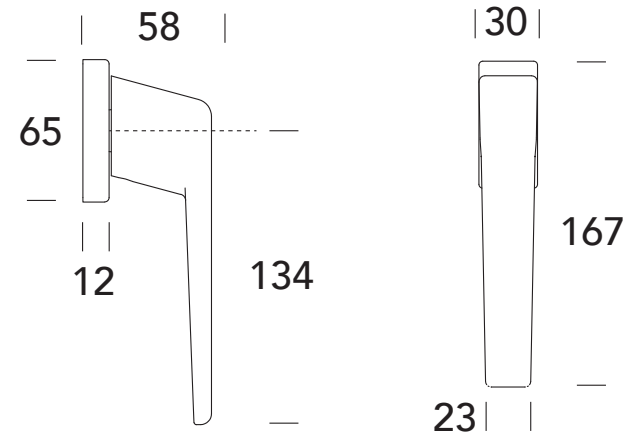

# WINDOW HANDLES

- 600CD 7x42 - 8 POSITIONS WITH BUSHES
- 601CD 7x30 - 4 POSITIONS WITH BUSHES
- 602CD 7x35 - 4 POSITIONS WITH BUSHES
- 603CD 7x40 - 4 POSITIONS WITH BUSHES
- 604CD 7x30 - 4 POSITIONS WITHOUT BUSHES
- 605CD 7x35 - 4 POSITIONS WITHOUT BUSHES
- 606CD 7x40 - 4 POSITIONS WITHOUT BUSHES