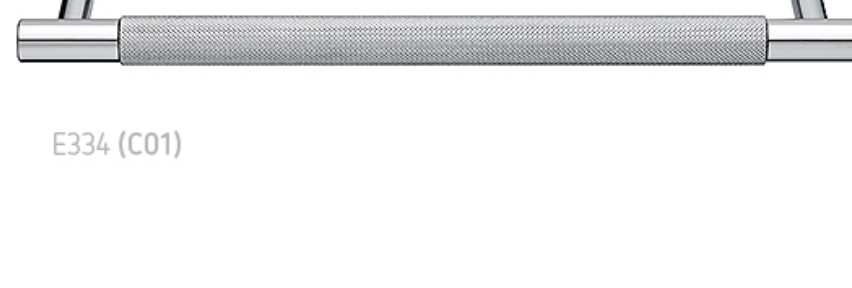

forme®

entirely made in Italy

alya rombo

Series: Fashion

Cod: A334

Disponibile in Ottone

Available in Brass

accessori per mobili

furniture accessories

E334 (N52)

ALTRI MOTIVI / OTHER PATTERNS

FINITURE / FINISHES

Sede Legale: Via Nuova 22/A - 25070 Preseglie (BS)
Sede Operativa: Via Ferriera, 1 - 25070 Preseglie (BS)
Tel: +39 0365 826300 - Fax: +39 0365 869351
info@frosiobortolo.it - www.frosiobortolo.it

Want to change how you receive these emails?
You can update your preferences or unsubscribe from this list