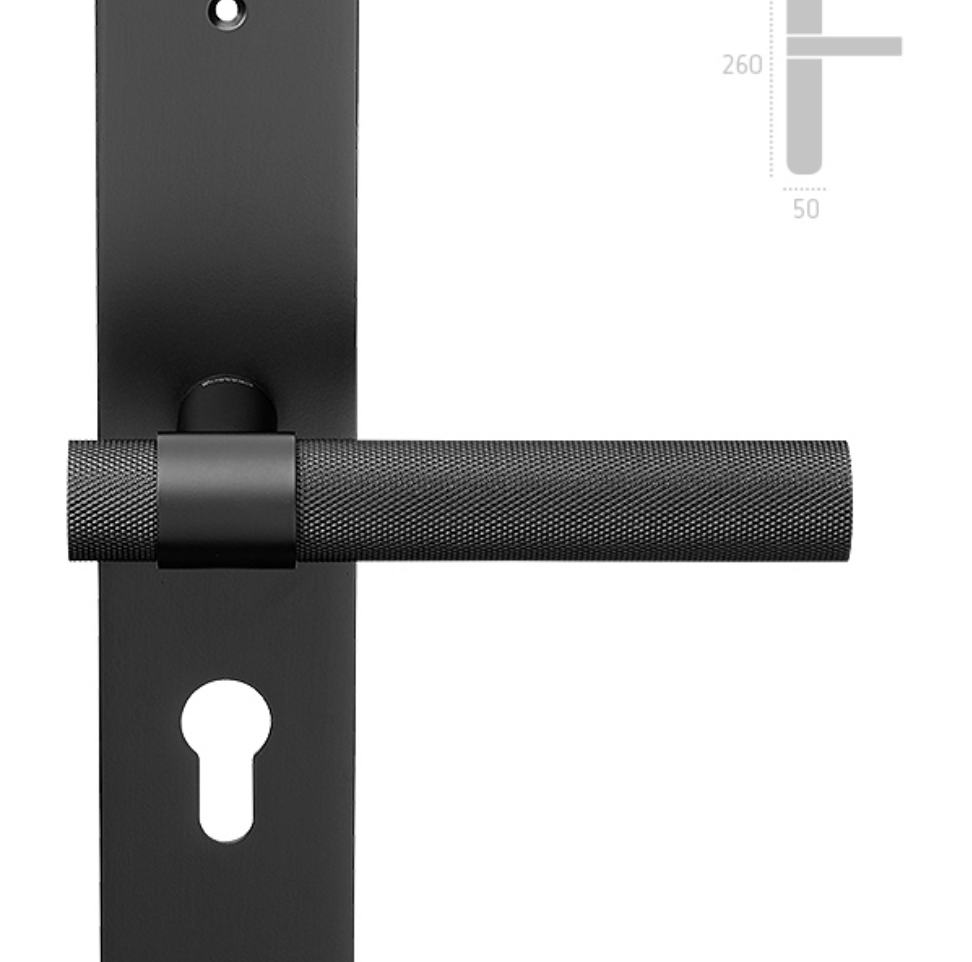

forme®

entirely made in Italy

alya rombo

Series: Fashion

Cod: A334

Disponibile in Ottone

Available in Brass

A334 | RFXTO (N52)

A334 | RFXTO (L01)

A334 | RFXTO (C01)

A334 | RFXTO (B03)

NS34 | RFXTO

A334 | P06 (N52)

D334 | ROD (N52)

MG55 (N52)

accessori per mobili