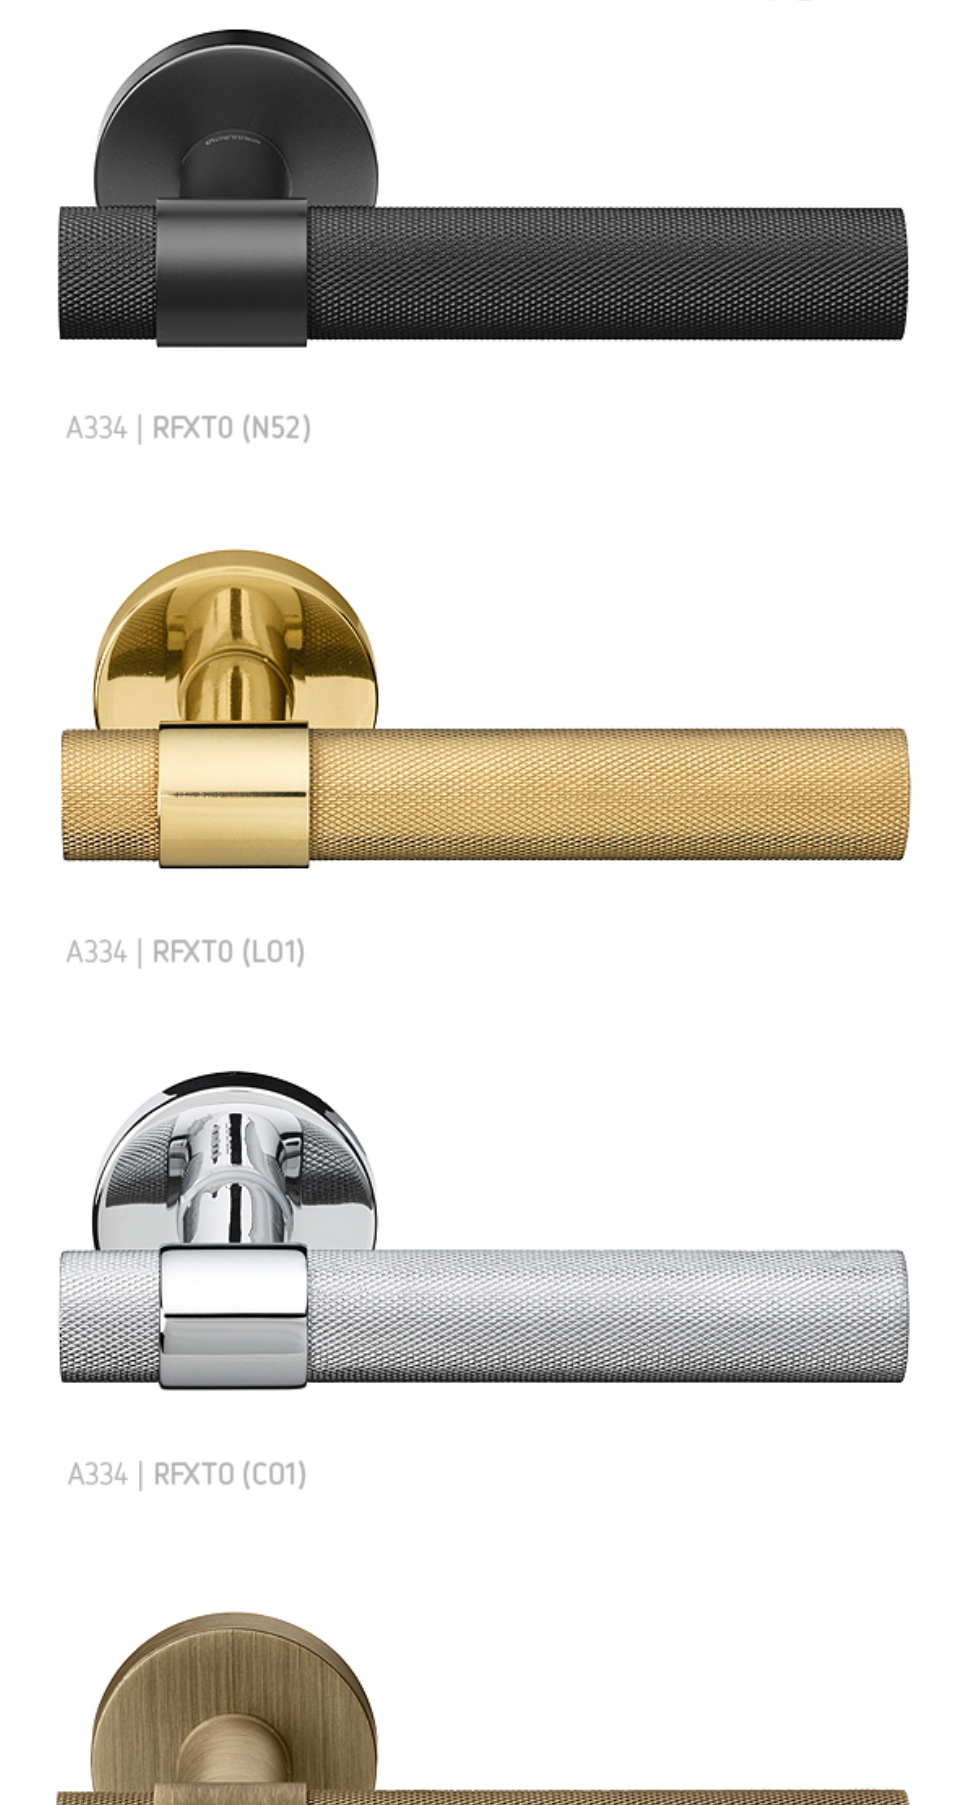

forme®

entirely made in Italy

alya rombo

Series: Fashion

Cod: A334

Disponibile in Ottone

Available in Brass

A334 | RFXTO (N52)

A334 | RFXTO (L01)

A334 | RFXTO (C01)

A334 | RFXTO (B03)

NS34 | RFXTO

A334 | P06 (N52)

D334 | ROD (N52)

MG55 (N52)

accessori per mobili