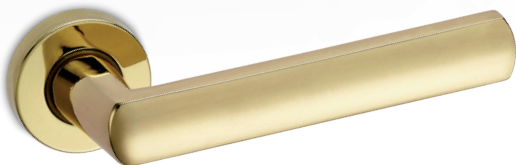

Oro lucido
Polished gold

Nero opaco
Black matt