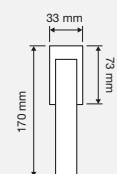

ZO nero opaco + oro zecchino
matt black + gold plated

ZC oro zecchino + cromo lucido
gold plated + polished chrome

ZT oro zecchino + patiné
gold plated + patiné mat

COD. 1600 RB 019

COD. 1600 PL

COD. 1600 SK