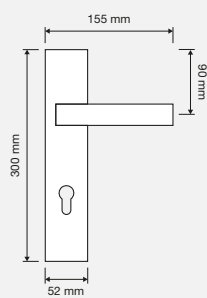

ZO nero opaco + oro zecchino
matt black + gold plated

ZC oro zecchino + cromo lucido
gold plated + polished chrome

ZT oro zecchino + patiné
gold plated + patiné mat

COD. 1600 RB 019

COD. 1600 PL

COD. 1600 SK