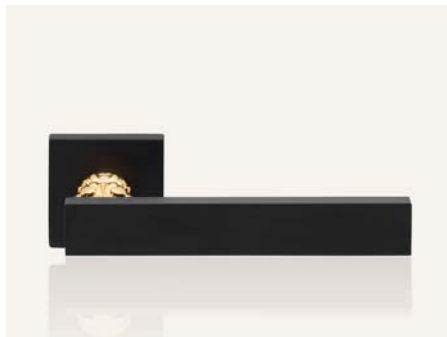

ONLY MADE IN ITALY

AC antracite satinato + cromo
satin anthracite + chrome

AG antracite satinato + oro zecchino
satin anthracite + gold plated

AM antracite satinato + patiné
satin anthracite + patiné mat

FA antracite satinato + nero francese
satin anthracite + french black

CC cromo satinato + cromo lucido
satin chrome + polished chrome

CE nero opaco + cromo lucido
gold plated + polished chrome

VN nero opaco + nero francese
matt black + french black

ZO nero opaco + oro zecchino
matt black + gold plated

ZC oro zecchino + cromo lucido
gold plated + polished chrome

ZT oro zecchino + patiné
gold plated + patiné mat

COD. 1600 RB 019

COD. 1600 PL

COD. 1600 SK