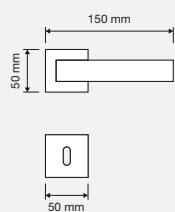

ZO nero opaco + oro zecchino
matt black + gold plated

ZC oro zecchino + cromo lucido
gold plated + polished chrome

ZT oro zecchino + patiné
gold plated + patiné mat

COD. 1600 RB 019

COD. 1600 PL

COD. 1600 SK